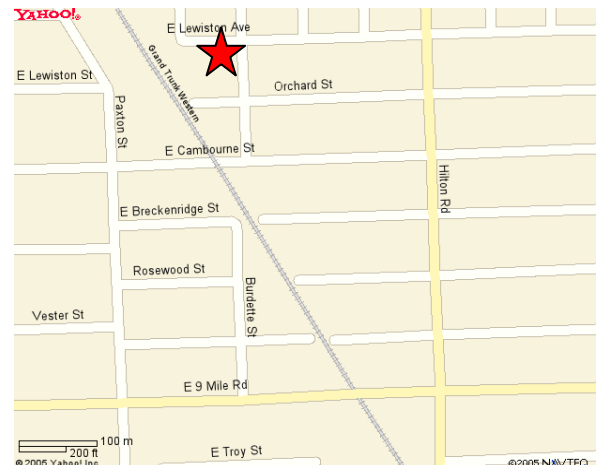

SEEKING NEW MEMBERS

You're already a professional. Why not become fraternal?

There's only one nationwide professional organization for Law Enforcement Officers.

Officers from all ranks and agencies have come together to share the common experience of their profession.

Now you have to opportunity to do the same.

FOP Lodge 130 has a broad-based support from officers in many agencies, some including:

**Detroit
Berkley
Ferndale
Royal Oak
Pleasant Ridge
Sterling Heights
Michigan State Police
Dept of Homeland Security
Canadian National Railroad
Michigan Department of Corrections**

**Troy
Warren
Oak Park
Hazel Park
Madison Heights
Huntington Woods
Wayne County Sheriff
Oakland County Sheriff
Macomb County Sheriff
US Customs and Border Protection**

You are invited to attend any meeting of FOP Lodge 130 held the second Thursday of each month. The Lodge is located at 2233 Burdette St. in Ferndale, MI 48220. The General Membership Meetings start at 7:30pm and there is no charge as a guest.

You are also invited to join us every Monday Evening starting at 7:30pm for an Open House where you can meet current members.

If you need information on other FOP Lodge 130 events please email president@fop130.org or visit www.fop130.org.

The Michigan Fraternal Order of Police State Lodge web site can be viewed at www.mifop.com. It has been set up to provide members with updated information regarding the State Lodge and its happenings.